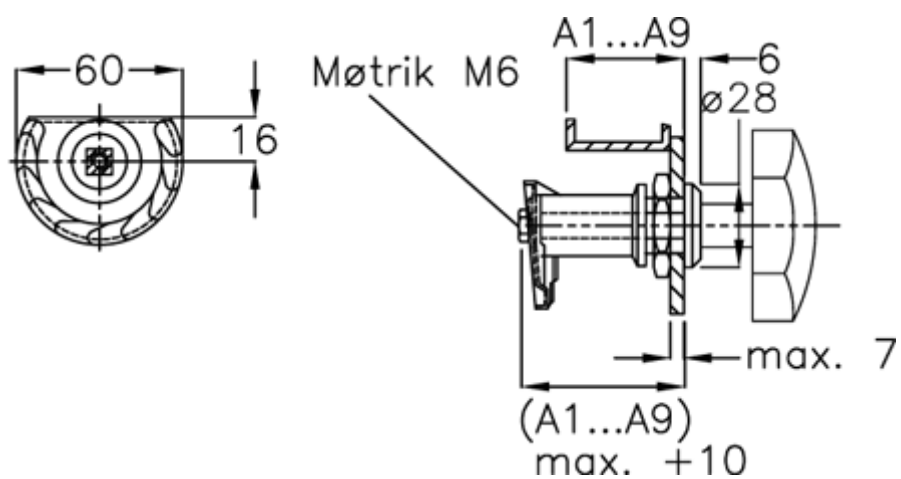

Data Sheet

Article number: 20918048

Description: E+G Door lock
GN 119-SG-A8

Measures

Door + frame thickness = 52-60

Measure type = A8